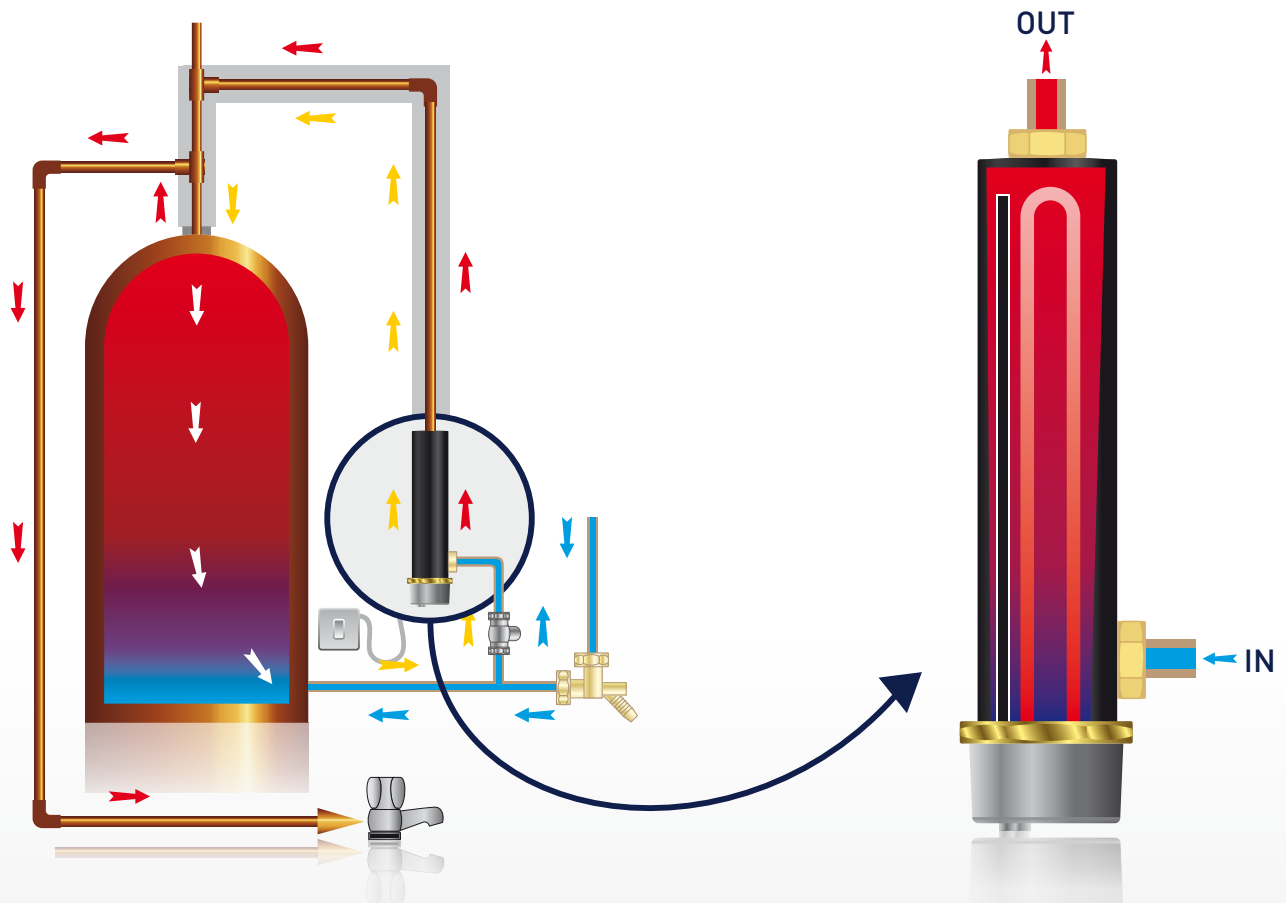

IDEAL ELEMENTS

Since 1974

SAVE ENERGY WITH THE EMERALD GEYSER WATER HEATER

ALSO KNOWN AS THE WILLIS WATER HEATER / ECONOMISER WATER HEATER

CAN HEAT APPROX. 4.5L EVERY 5 MINUTES

For a shower: Preheat for 10/15 minutes.

For dishes, shaving etc: Preheat for 5 minutes.

NOT RECOMMENDED FOR USE
IN HARD WATER AREAS

Product Code: C11ATSEG

Description: Emerald Geyser With
Jacket And Cable

Power Rating: 3.0KW