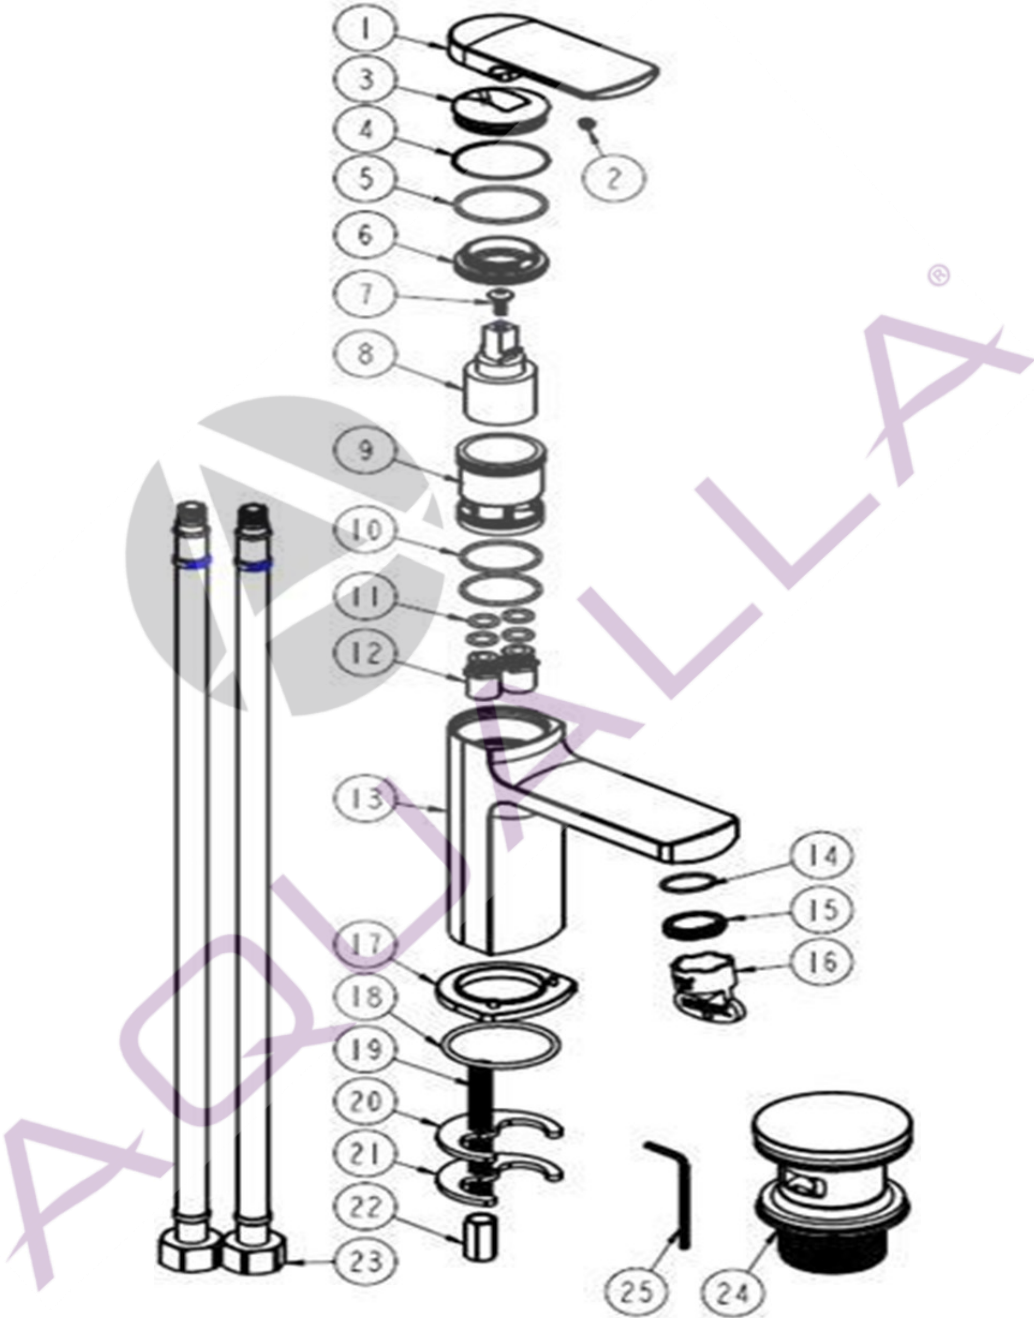

# Fuse Basin Mono

Item	Description	Qty
1	Handle	1
2	Grub screw	1
3	Half cover	1
4	washer	1
5	O-RING	1
6	Cap	1
7	screw	1
8	Cartridge	1
9	Cartridge seat	1
10	O-RING	2
11	O-RING	4
12	Connector	2
13	Body	1
14	O-RING	1
15	Aerator	1
16	Aerator key	1
17	Plate	1
18	Washer	1
19	Screw stem	1
20	Rubber washer	1
21	Metal washer	1
22	Nut	1
23	Flexible hose	1
24	waste	1
25	Hex key	1