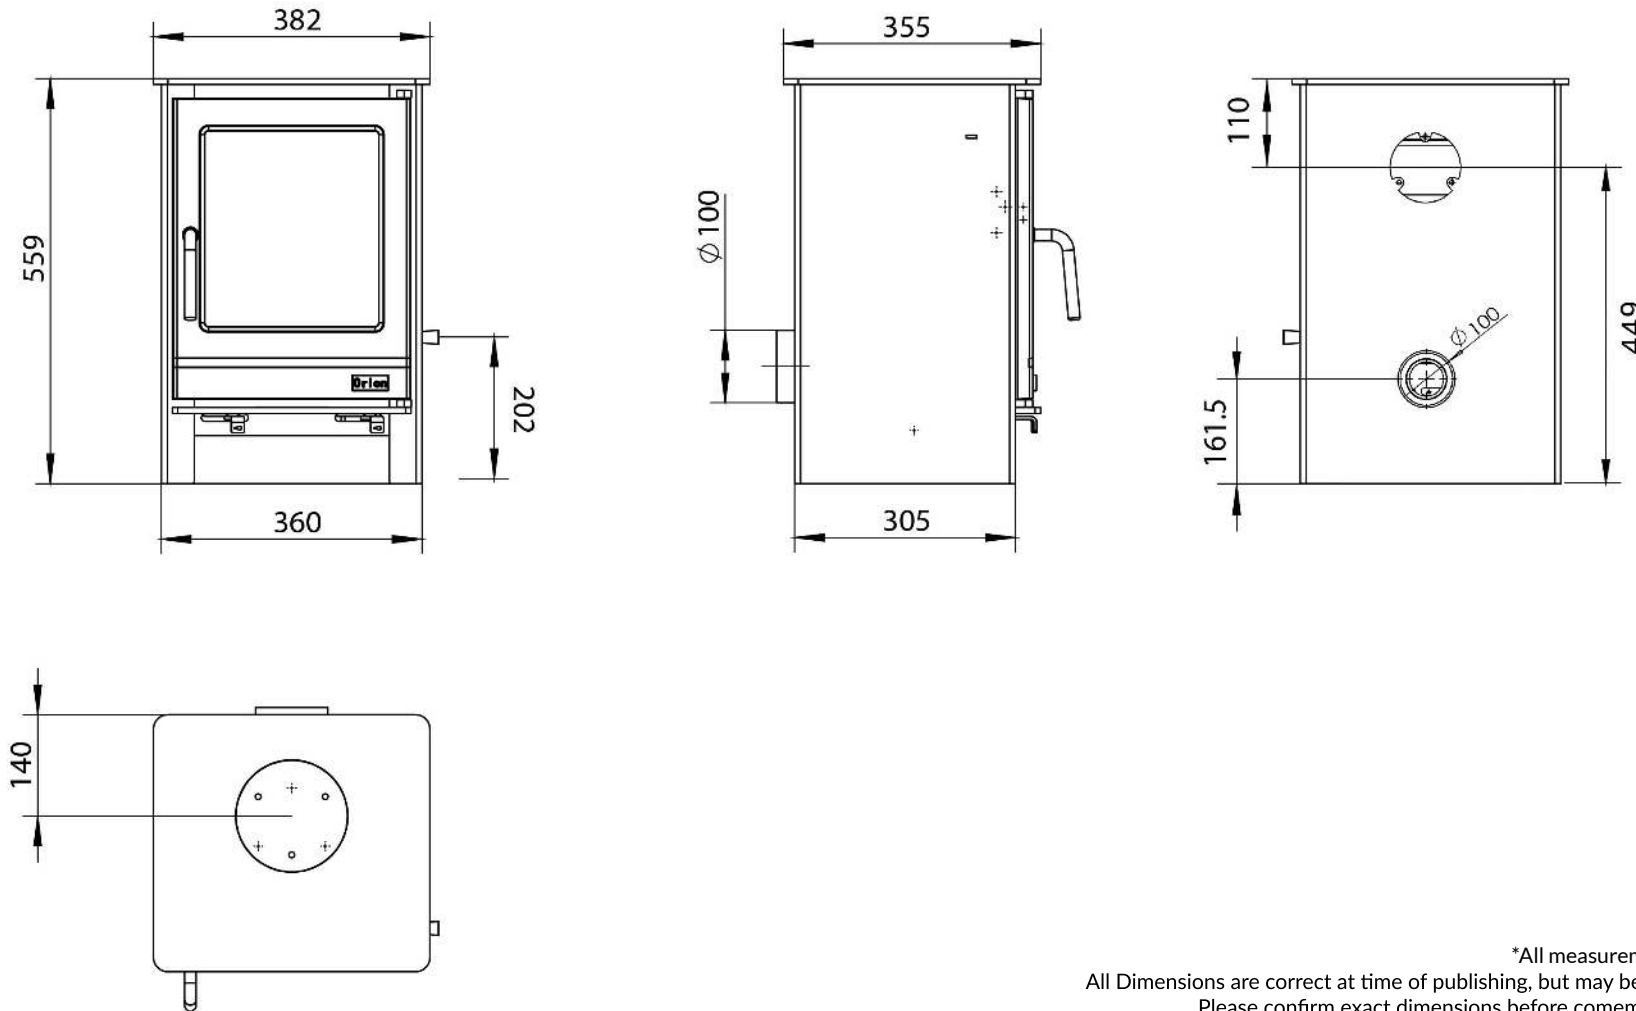

HAMPSHIRE 5kW - DIMENSIONS

*All measurements in millimetres (MM)
All Dimensions are correct at time of publishing, but may be subject to slight change.
Please confirm exact dimensions before commencing installation works

HEIGHT: 559mm | WIDTH: 360mm | DEPTH: 305mm | FLUE SIZE: 127mm